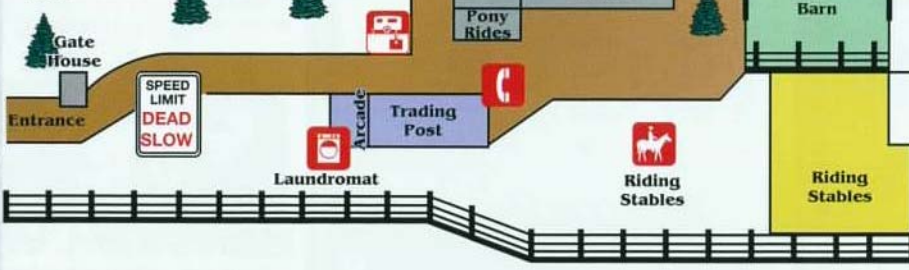

SWEETWATER

Campground & Riding Stables

57056 N. Cooper Road • Loranger, LA 70446 (985) 878-6868
www.sweetwater-campground.com

Louisiana hospitality with a Taste of the Old West!

Park is Located in Tangipahoa Parish

To Amite ↑

N. Cooper Road

To Independence ↓

214 B	150
214 A	148
213 B	149
213 A	146
212 B	147
212 A	144
	142
	143
	140
	141
	138
	139
	136
	137
	134
	135
	132
	133
	130
	131
	128
	129
	126
	127
	124
	125
	122
	123
	120
	121
	118
	119
	114
	117
	112
	113
	110
	111
	108
	109
	106
	107
	104
	105
	102
	103
	101

151	152
153	154
155	156
157	158
159	160
161	162
163	164
165	166
167	168
169	170
171	172
173	174
175	176
177	178
179	180
181	182
183	184
185	186
187	188
189	190
191	192
193	194
195	196
197	198
199	200

All Rights Reserved ©

Cory Road

To Loranger →

• 4360 Peters Rd. • Ft. Lauderdale, FL 33317 • (954) 583-3900 • 0380190031

Site No. _____