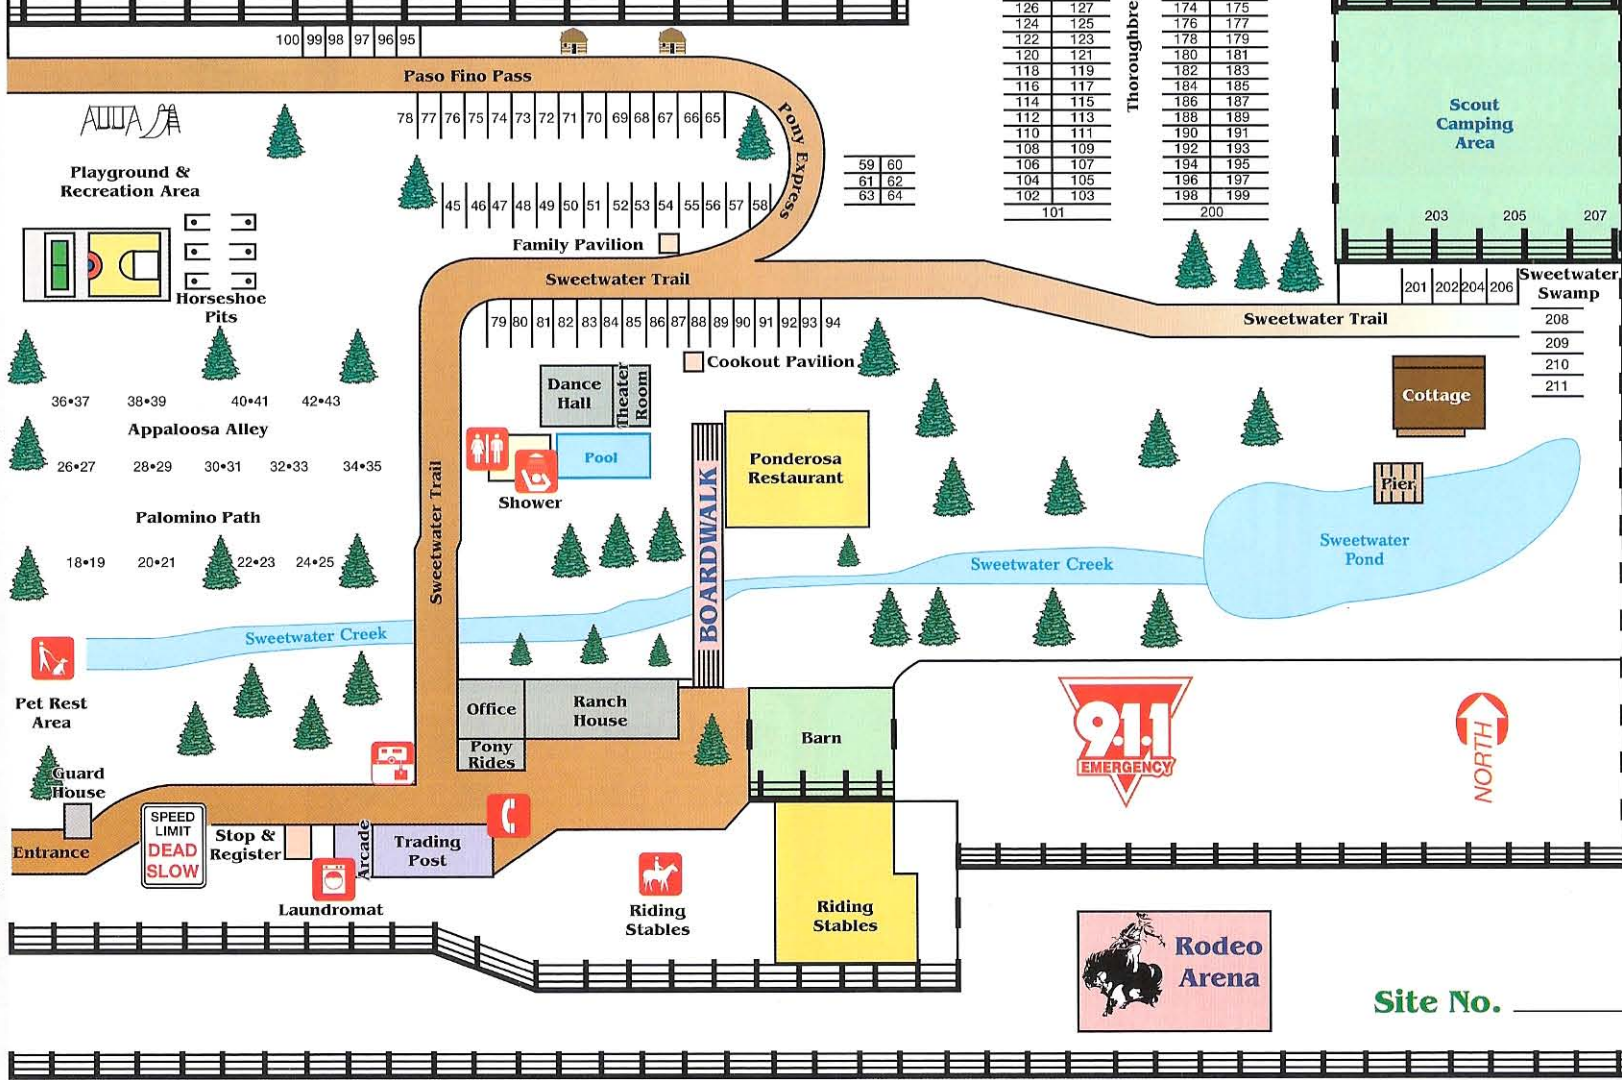

# SWEETWATER

**Campground & Riding Stables**

**(985) 878-6868 • (877) 890-6868**

57056 N. Cooper Road Loranger LA 70446 • www.sweetwater-campground.com

**Park is Located in Tangipahoa Parish**

To Amite ↑

N Cooper Road

To Independence ↓

All Rights Reserved ©

Cory Road

To Loranger →

Site No. \_\_\_\_\_